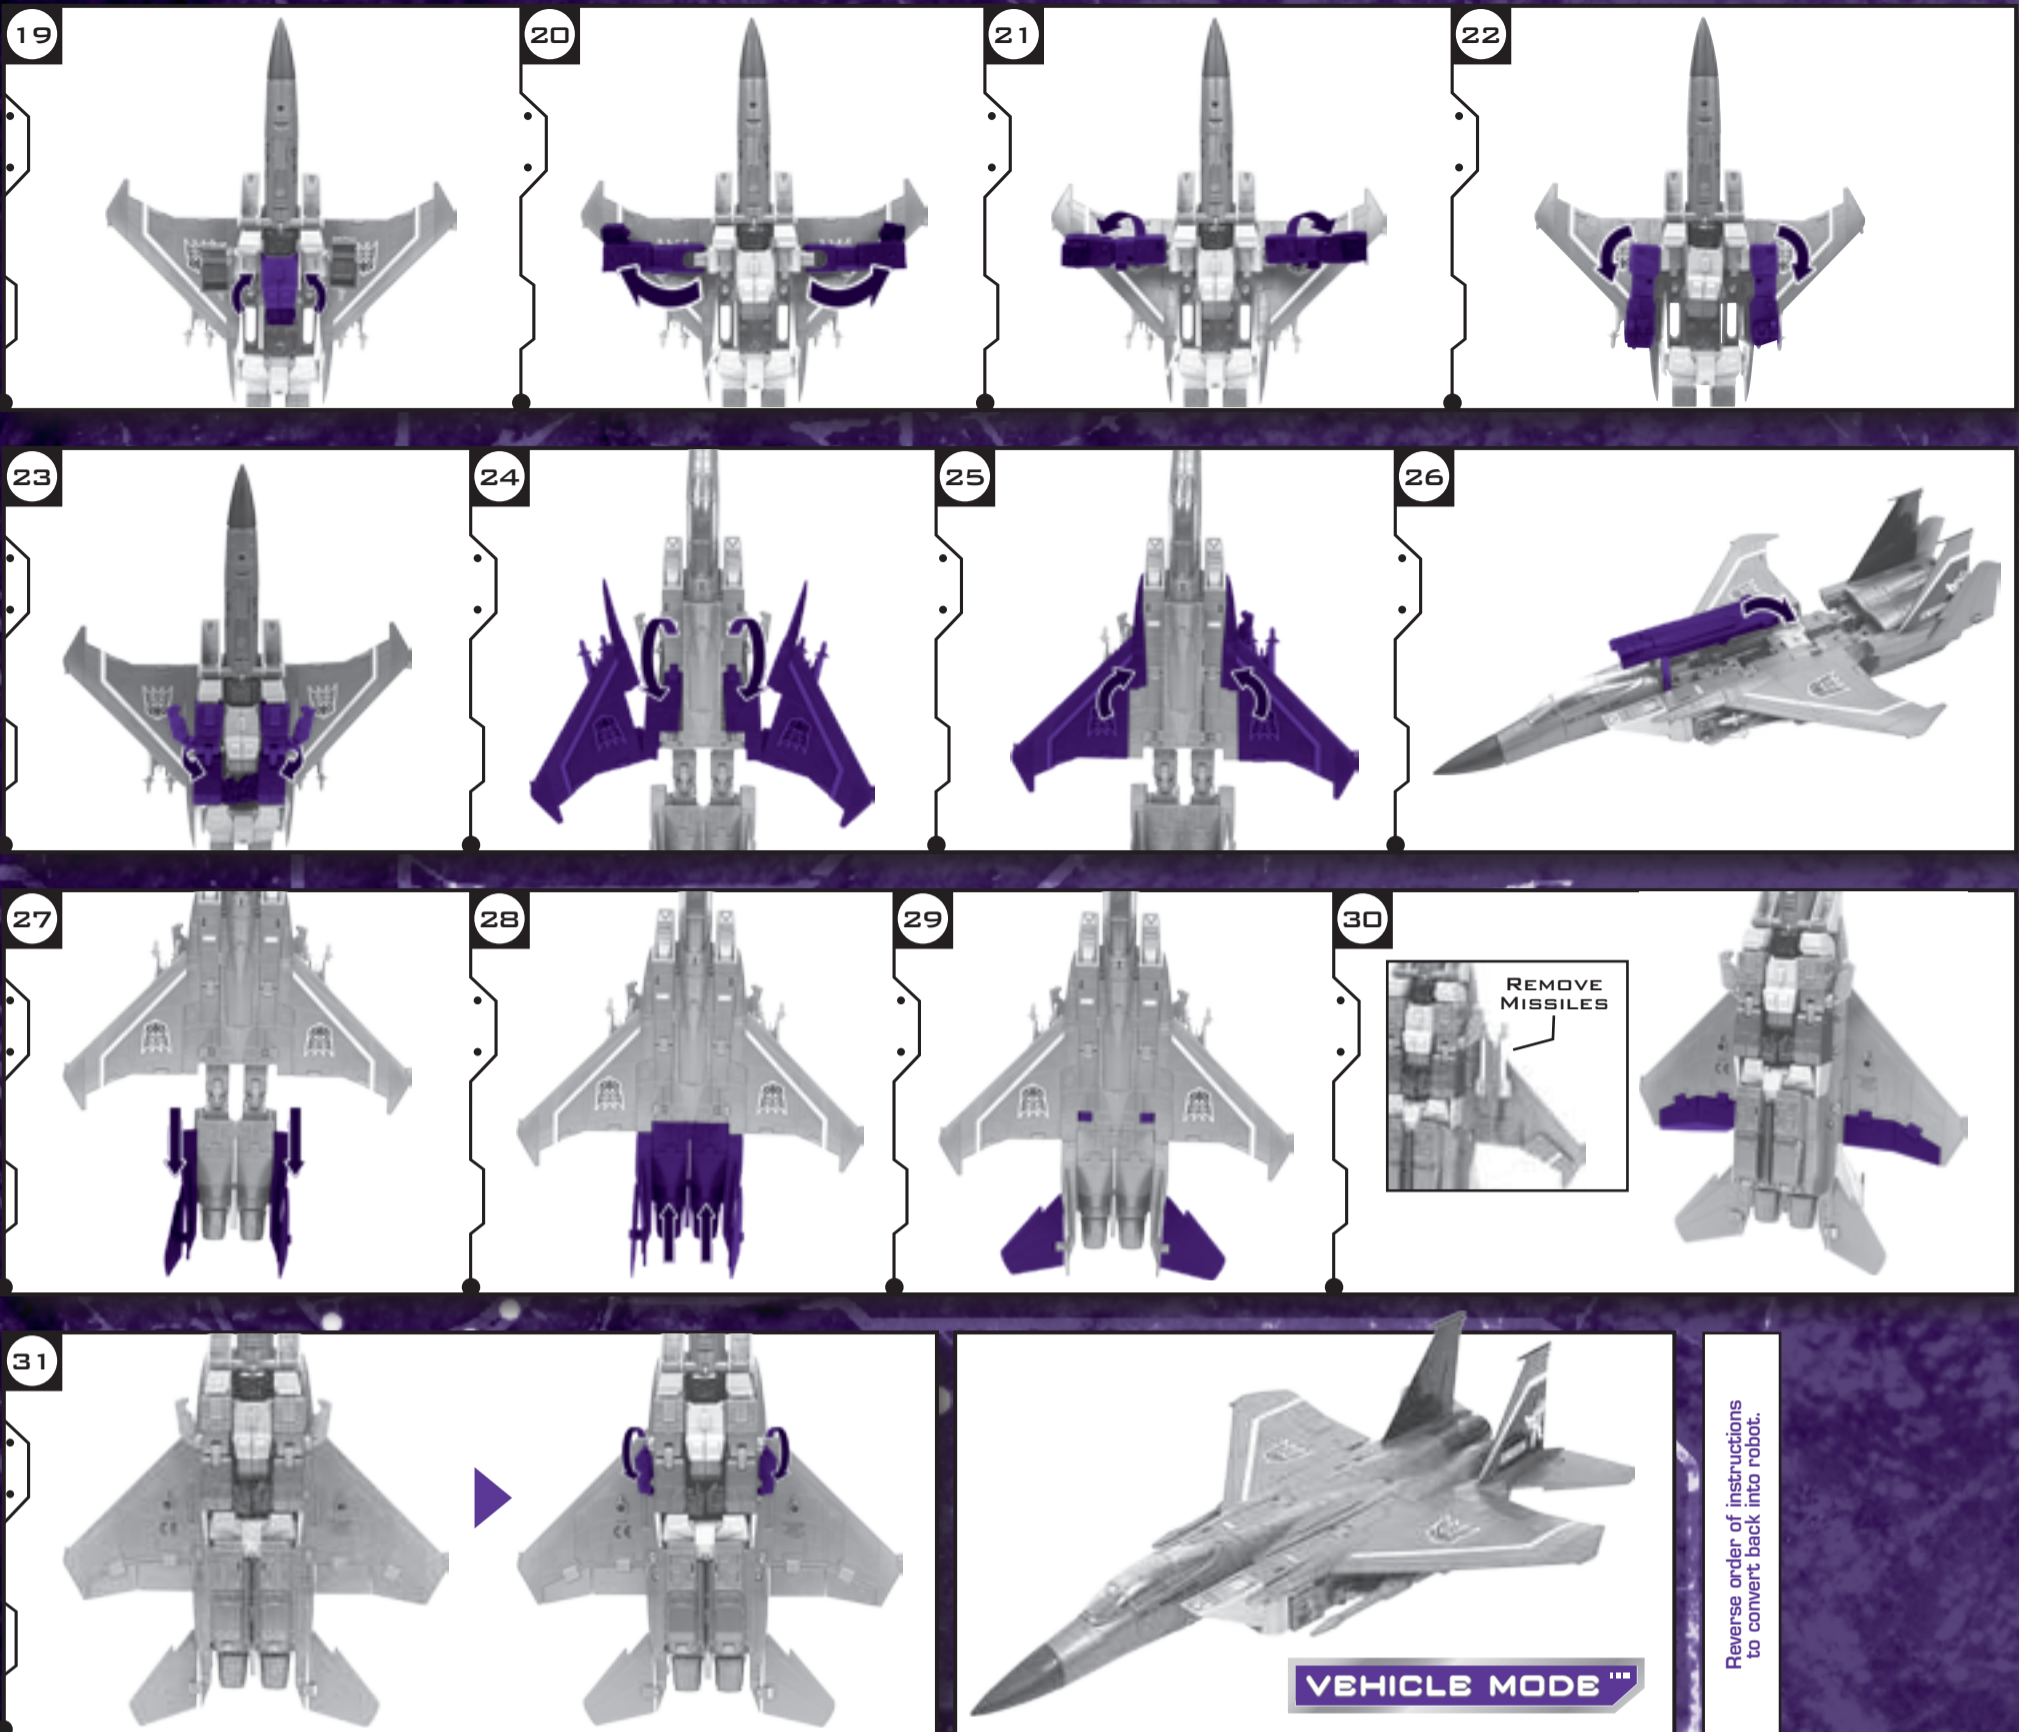

TRANSFORMERS

MASTERPIECE THUNDERCRACKER™

DECEPTICON®

NOTE: Some parts are made to detach if excessive force is applied and are designed to be reattached if separation occurs. Adult supervision may be necessary for younger children.

WARNING:

CHOKING HAZARD—Small parts.
Not for children under 3 years.

AGES 5+

A1052

LEVEL: 1 2 3
ADVANCED

CHANGING TO VEHICLE

REMOVE MISSILES

VEHICLE MODE