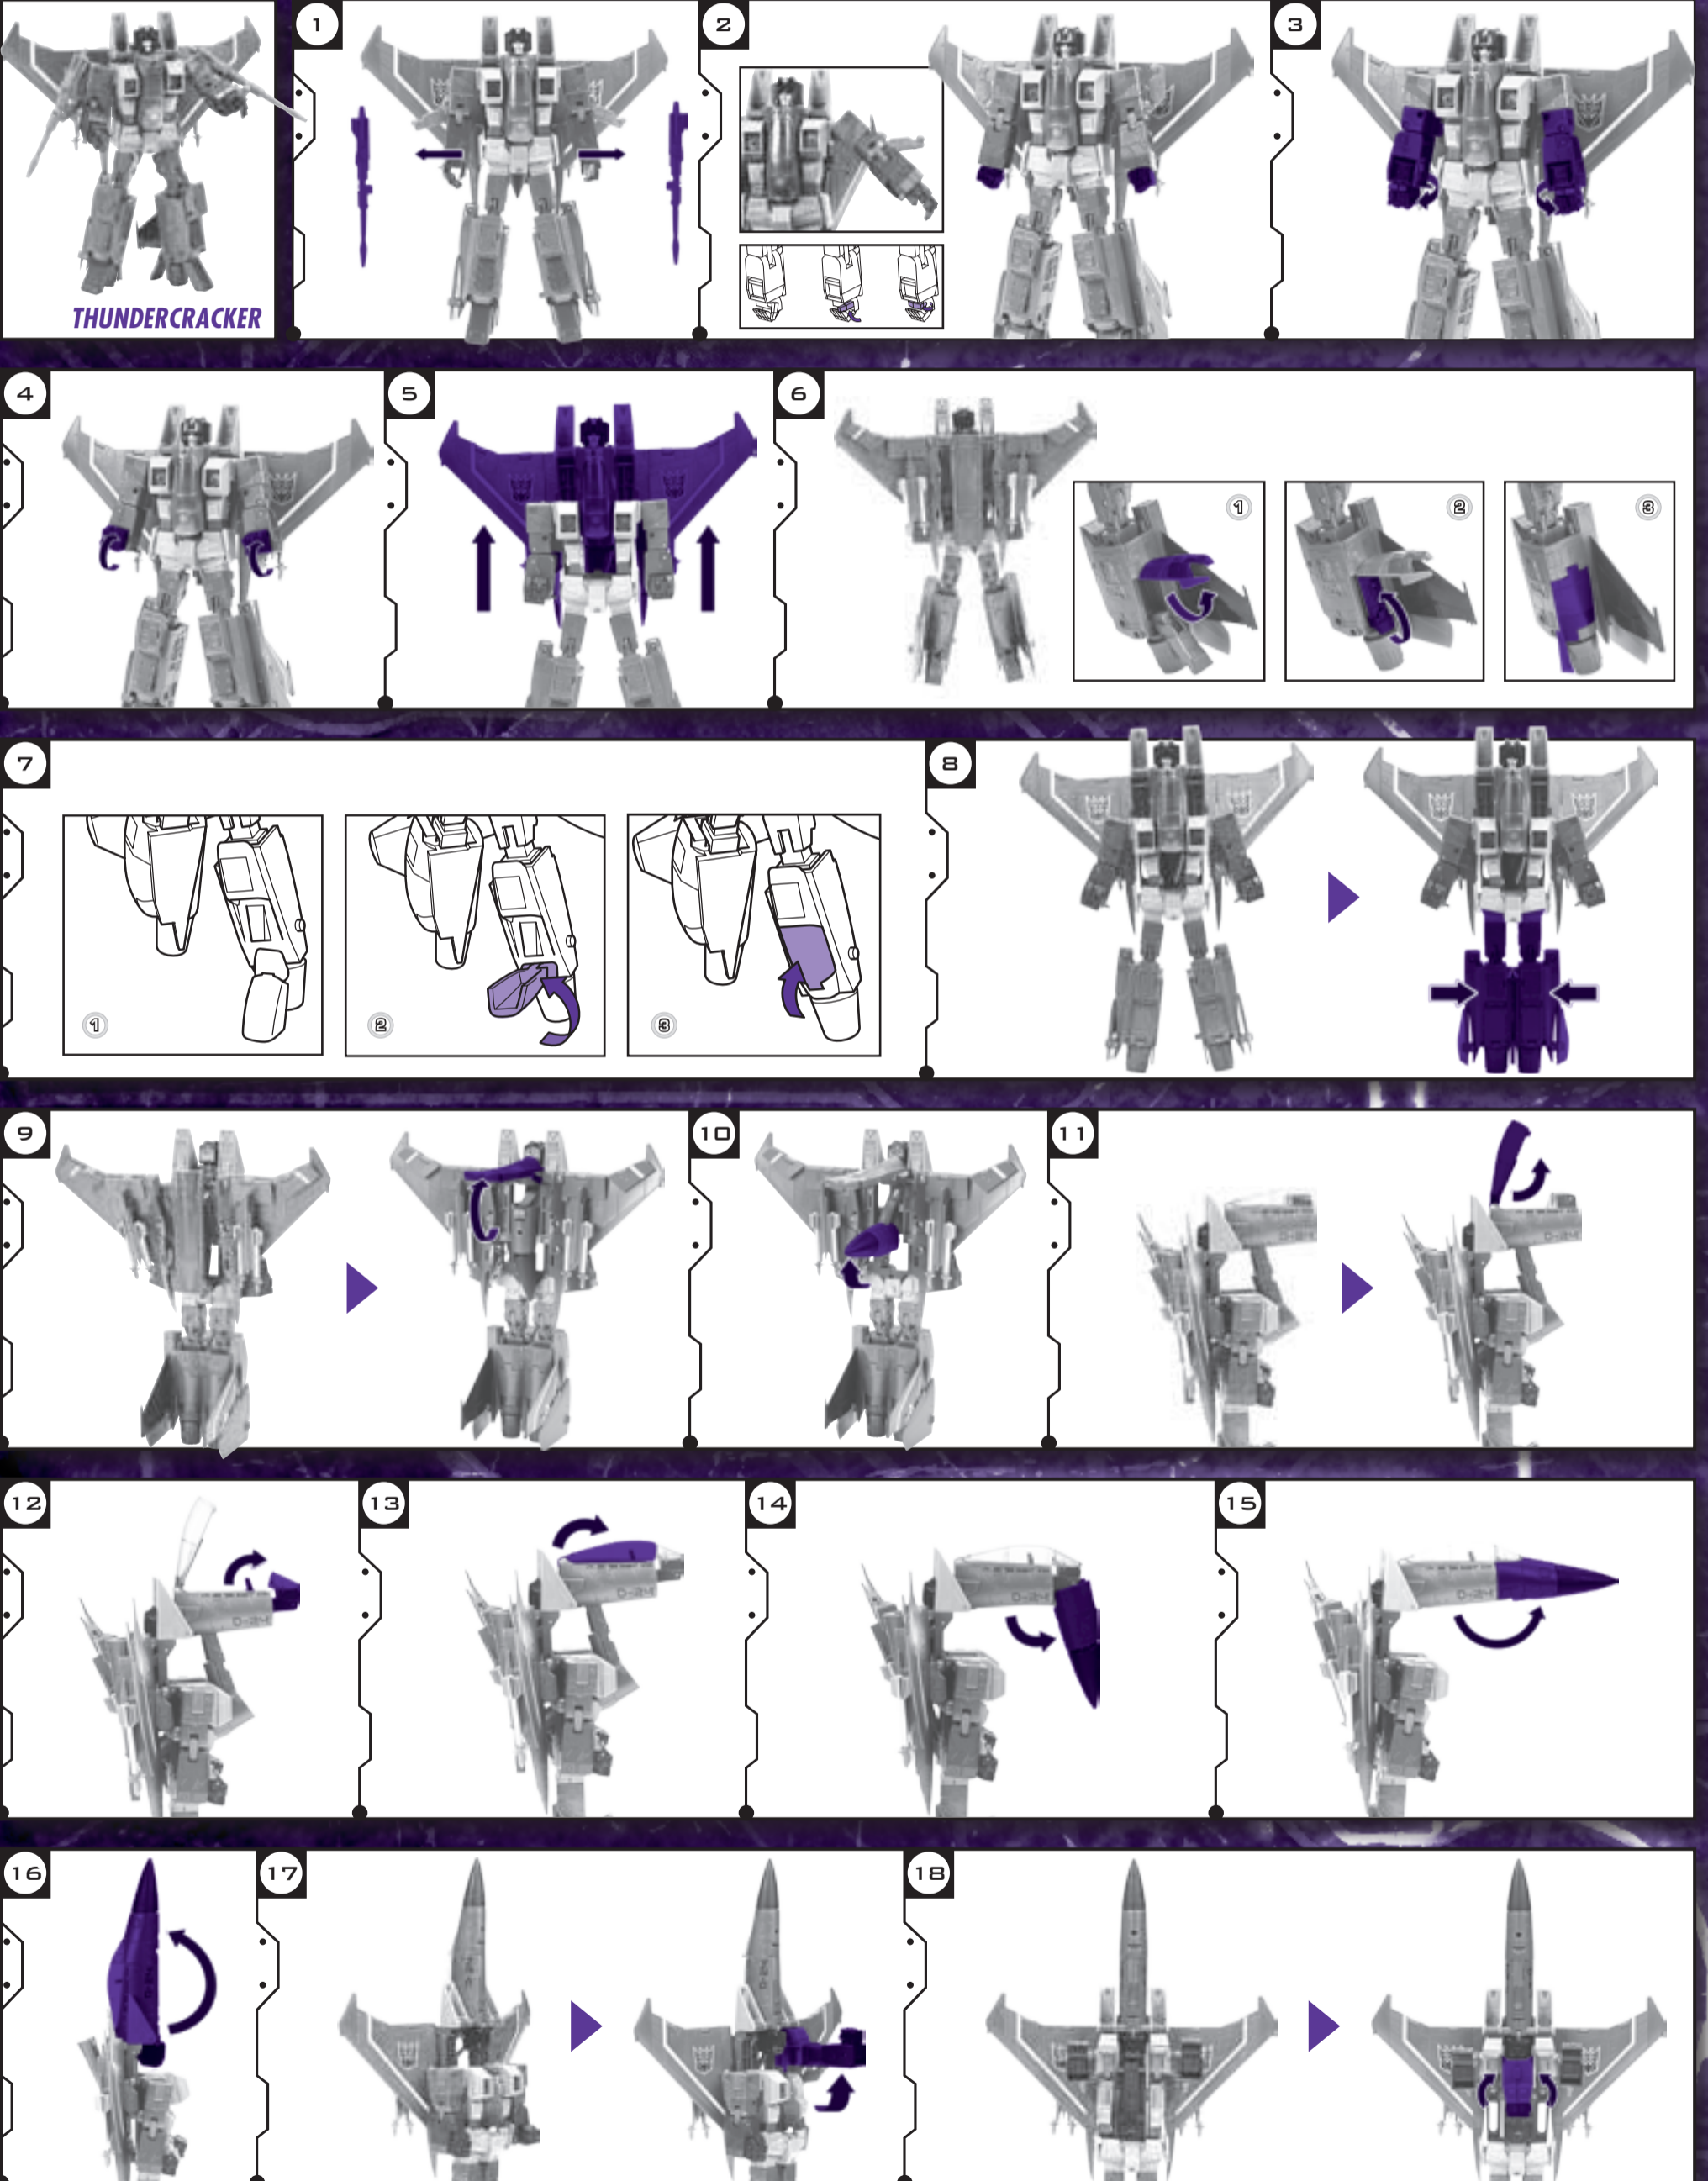

TRANSFORMERS

MASTERPIECE THUNDERCRACKER™

DECEPTICON®

NOTE: Some parts are made to detach if excessive force is applied and are designed to be reattached if separation occurs. Adult supervision may be necessary for younger children.

WARNING:

CHOKING HAZARD—Small parts.
Not for children under 3 years.

AGES 5+

A1052

LEVEL: 1 2 3
ADVANCED

CHANGING TO VEHICLE

REMOVE MISSILES

VEHICLE MODE