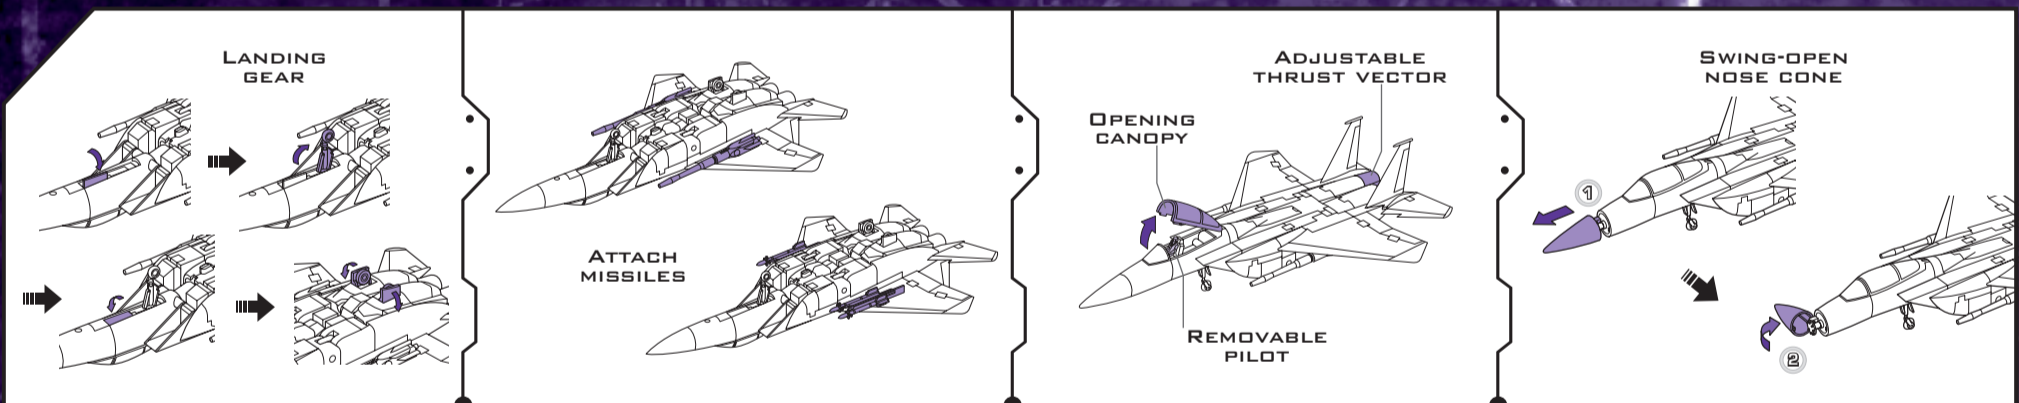

Retain instructions for future reference.

Product and colors may vary. Some poses may require additional support.
Manufactured under license from TOMY Company, Ltd.
© 2012 Hasbro. All Rights Reserved. TM & © denote U.S. Trademarks.

P/N 731504000

TRANSFORMERS.COM/INSTRUCTIONS

Customer Code: 5008/A10520610_308702_TRA_MstrPc_Thundercracker.indd
2012-04-0202(2)/Sunday/2012-08-02/EP1_CT-Coated