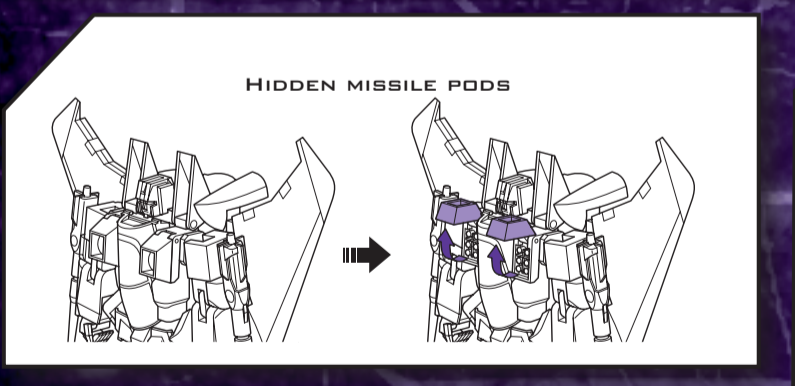

Retain instructions for future reference.

Product and colors may vary. Some poses may require additional support.
Manufactured under license from TOMY Company, Ltd.
© 2012 Hasbro. All Rights Reserved. TM & © denote U.S. Trademarks.

P/N 731504000

TRANSFORMERS.COM/INSTRUCTIONS

Customer Code: 5008/A10520610_308702_TRA_MstrPc_Thundercracker.indd
2012-04-0202(2)/Sunday/2012-08-02/EP1_CT-Coated