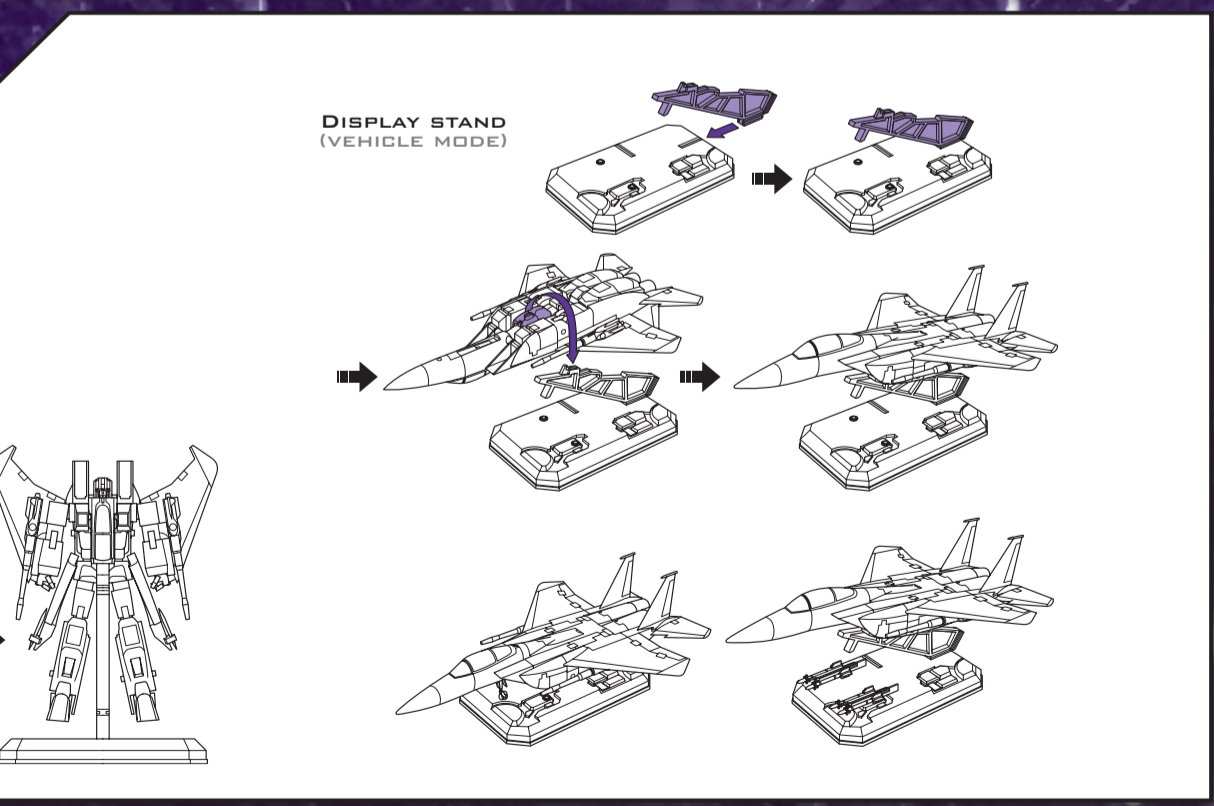

Retain instructions for future reference.

Product and colors may vary. Some poses may require additional support.
Manufactured under license from TOMY Company, Ltd.
© 2012 Hasbro. All Rights Reserved. TM & © denote U.S. Trademarks.

P/N 731504000

TRANSFORMERS.COM/INSTRUCTIONS

Customer Code: 5008/A10520610_308702_TRA_MstrPc_Thundercracker.indd
2012-04-0202(2)/Sunday/2012-08-02/EP1_CT-Coated